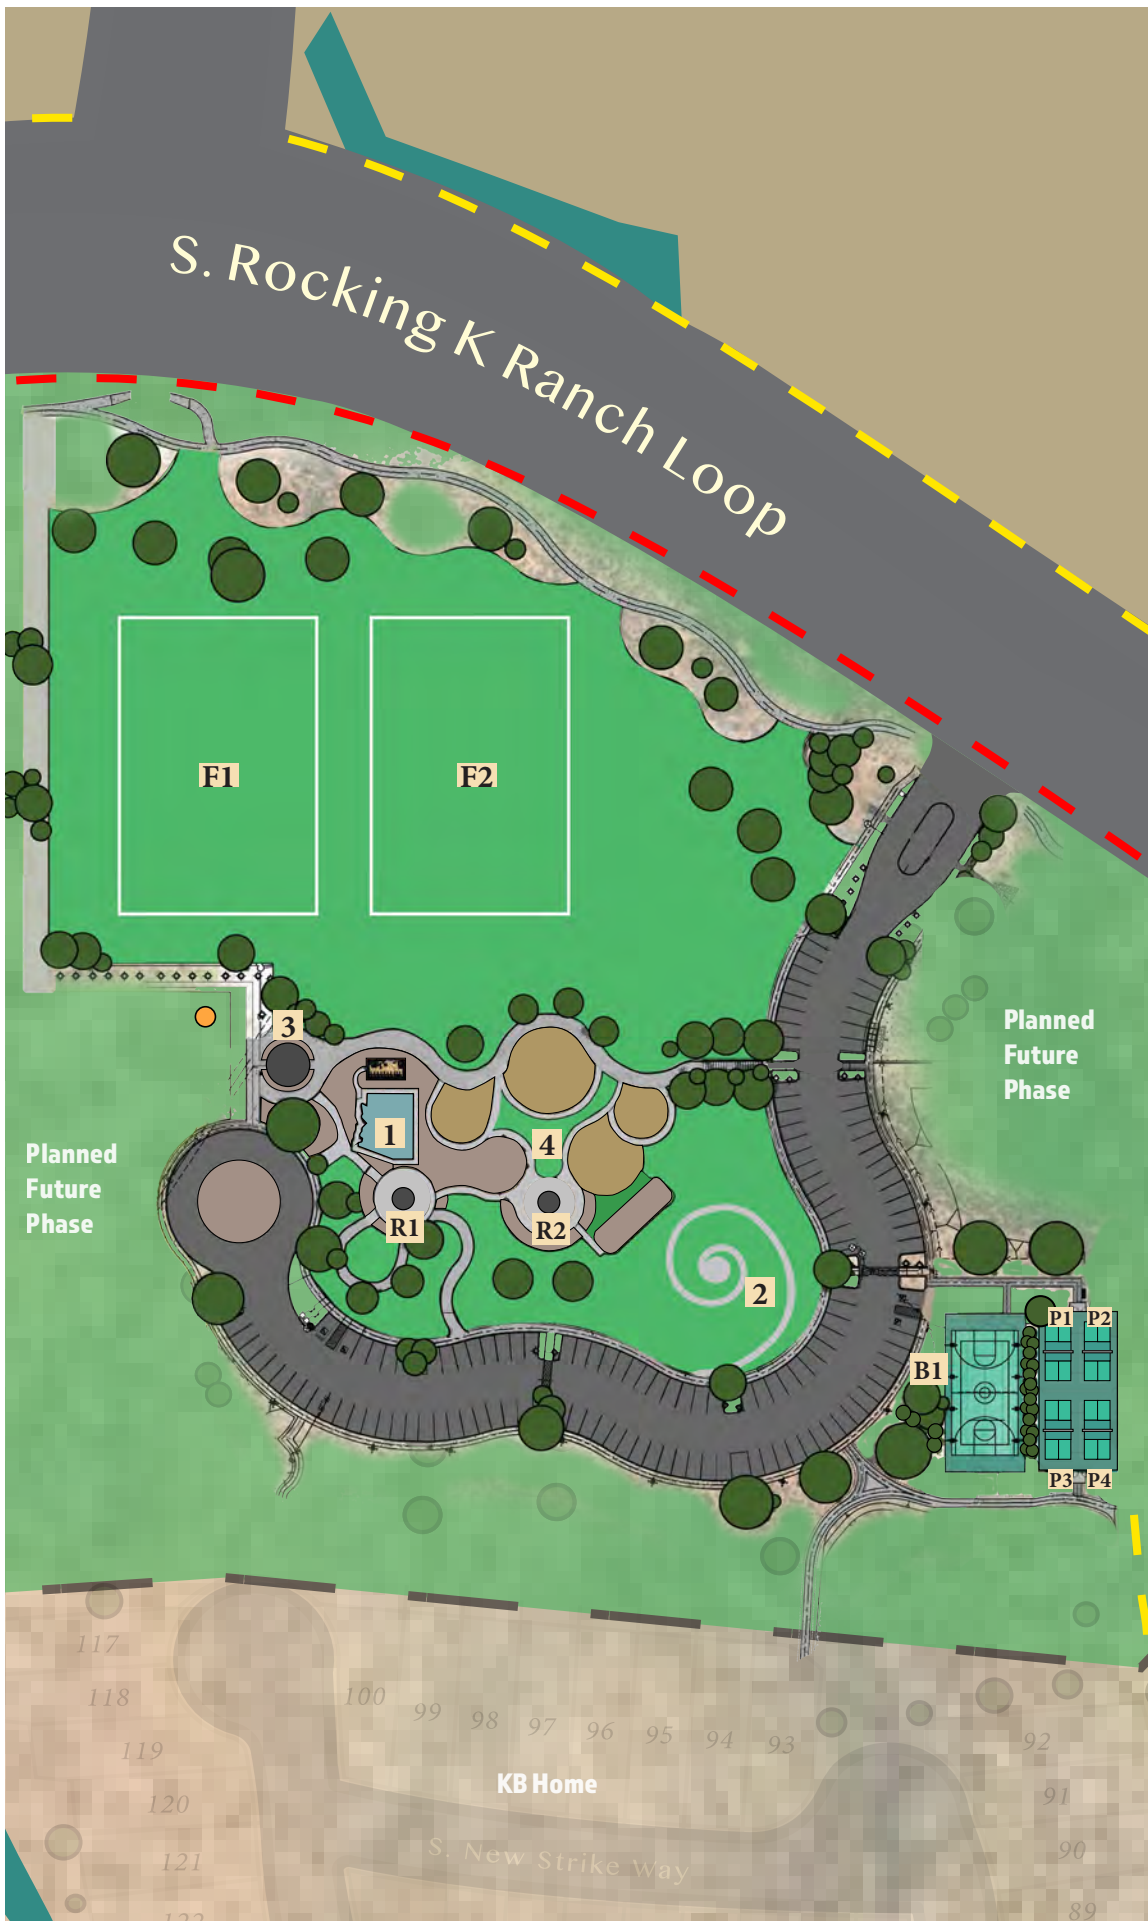

Diamond Community Park

**Rocking K
Diamond Community Park
Private HOA Park**

Diamond Community Park is a planned 20-acre private park for the exclusive use of Rocking K South residents and their invited guests.

Future Cellular Tower

Concrete Walking Path

Hard Surface Trail

Internal Park Sidewalks

1. Spray Pad

2. Spiral Hill

3. Bathrooms

4. Play area